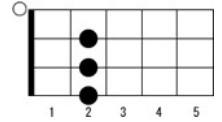

Skye Boat Song

Text und Musik: Traditional

G

G **e** **a** **D**
1. *Speed, bonnie *boat, like a *bird on the *wing,
G **C** **D**
*Onward! the *sailors *cry;
G **e** **a** **D**
*Carry the *lad that's *born to be *King
G **C** **D**
*Over the *sea to *Skye.

e **e** **a** **a**
*Loud the winds *howl, *loud the waves *roar,
e **e** **C**
*Thunderclouds *rend the *air;
e **e** **a** **a**
*Baffled, our *foes *stand by the *shore,
e **e** **C** **D**
*Follow they *will not *dare.*

G **e** **a** **D**
2. *Many's the *lad *fought on that *day,
G **C** **D**
*Well the Clay*more could *wield,
G **e** **a** **D**
*When the night *came, *silently *lay
G **C** **D**
*Dead on Cul*loden's *field.

e **e** **a** **a**
*Burned are their *homes, *exile and *death
e **e** **C**
*Scatter the *loyal *men;
e **e** **a** **a**
*Yet ere the *sword *cool in the *sheath
e **e** **C** **D**
*Charlie will *come a*gain.*

Am

C

D

Em

G