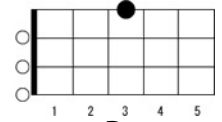

Skye Boat Song

Text und Musik: Traditional

G

G **e** **a** **D**
1. *Speed, bonnie *boat, like a *bird on the *wing,
G **C** **D**
*Onward! the *sailors *cry;
G **e** **a** **D**
*Carry the *lad that's *born to be *King
G **C** **D**
*Over the *sea to *Skye.

e **e** **a** **a**
*Loud the winds *howl, *loud the waves *roar,
e **e** **C**
*Thunderclouds *rend the *air;
e **e** **a** **a**
*Baffled, our *foes *stand by the *shore,
e **e** **C** **D**
*Follow they *will not *dare.*

G **e** **a** **D**
2. *Many's the *lad *fought on that *day,
G **C** **D**
*Well the Clay*more could *wield,
G **e** **a** **D**
*When the night *came, *silently *lay
G **C** **D**
*Dead on Cul*loden's *field.

e **e** **a** **a**
*Burned are their *homes, *exile and *death
e **e** **C**
*Scatter the *loyal *men;
e **e** **a** **a**
*Yet ere the *sword *cool in the *sheath
e **e** **C** **D**
*Charlie will *come a*gain.*

Am

C

D

Em

G