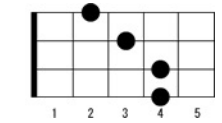

# Skye Boat Song

Text und Musik: Traditional

**G**

**G** **e** **a** **D**  
1. \*Speed, bonnie \*boat, like a \*bird on the \*wing,  
**G** **C** **D**  
\*Onward! the \*sailors \*cry;  
**G** **e** **a** **D**  
\*Carry the \*lad that's \*born to be \*King  
**G** **C** **D**  
\*Over the \*sea to \*Skye.

**Am**

**C**

**D**

**Em**

**G**