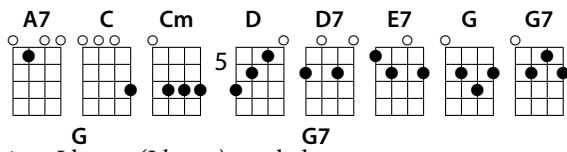

# Tonight You Belong To Me

Lee David; Billy Rose

Jahr: 1926

Tonart: G

1. I know (*I know*) you belong  
C Cm  
To somebody new  
G D G D7  
But tonight you belong to me

2. Although (*although*) we're apart  
C Cm  
You're a part of my heart  
G D G D7  
But tonight you belong to me

Cm  
Way down by the stream  
Cm  
How sweet it will seem  
G E7  
Once more just to dream  
A7 D7  
In the moonlight  
My honey

3. I know (*I know*) with the dawn  
C Cm  
That you will be gone  
G D G D7  
But tonight you belong to me  
G D G D7  
(*But tonight you belong to me*  
D7 G  
*Just to little old me*)