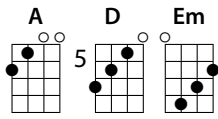

Rocky Mountain

Traditional (USA)

Tonart: D

1. **D**
Rocky mountain, rocky mountain, rocky mountain high.
Em D Em D A D
When you're on that rocky mountain hang your head and cry.

D Em D A D A
Do, do, do, do, do remember me.
D Em D A D
Do, do, do, do, do remember me.

2. **D**
Stormy ocean, stormy ocean, stormy ocean wide,
Em D Em D A D
When you're on that stormy ocean, there's no place to hide.

D Em D A D A
Do, do, do, do, do remember me.
D Em D A D
Do, do, do, do, do remember me.

3. **D**
Sunny valley, sunny valley, sunny valley low,
Em D Em D A D
When you're in that sunny valley sing it soft and low.

D Em D A D A
Do, do, do, do, do remember me.
D Em D A D
Do, do, do, do, do remember me.